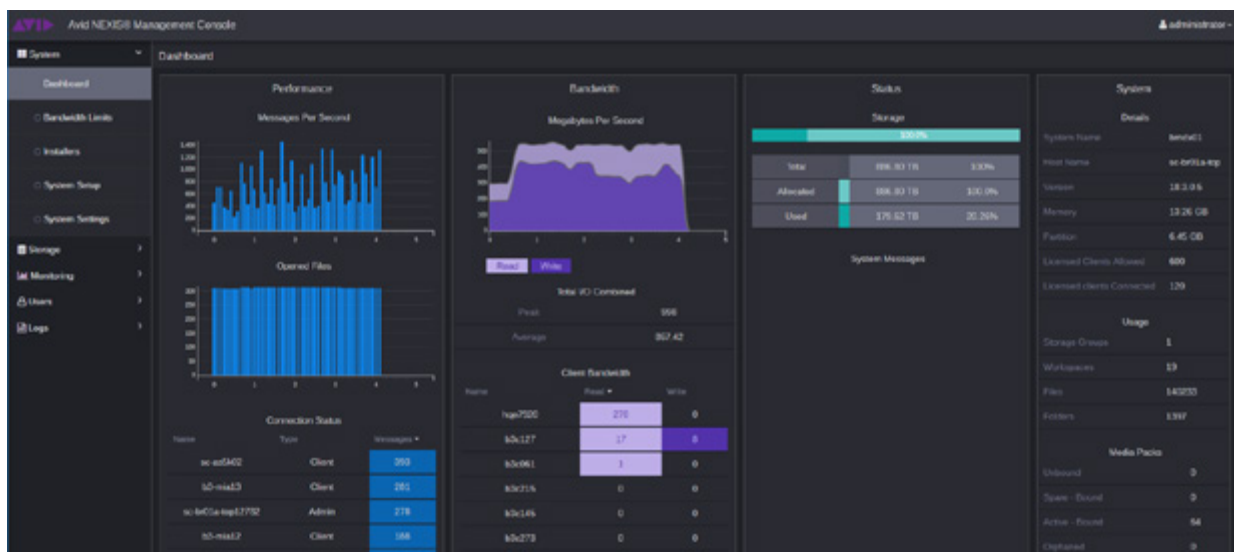

All Avid NEXIS storage engines and the System Director are compliant with the California SB-327 law for IoT and network-connected devices, providing built-in measures for more secure password protocol.

ADD AVID NEXIS TO YOUR WORKFLOW IN NEW WAYS

Get more flexibility and choice for your media storage and workflows with new Avid NEXIS on-premises, cloud, and SaaS offerings.

- **ON PREMISES STORAGE**—Purchase an Avid NEXIS F-series hardware storage engine with Avid NEXIS | VFS software; add an Avid NEXIS | EDGE subscription to enable access and collaboration from anywhere
- **ON PREMISES WITH CLOUD FLEXIBILITY**—Purchase an Avid NEXIS hardware storage engine with an Avid NEXIS | Flex software subscription, enabling you to migrate your file system to the cloud whenever you're ready; add an Avid NEXIS | EDGE subscription to enable access and collaboration from anywhere
- **CLOUD-BASED STORAGE**—Purchase an Avid NEXIS | Cloud subscription for storage in the cloud for access from anywhere
- **BRING YOUR OWN CLOUD**—Purchase an Avid NEXIS | VFS software subscription and bring the power of Avid NEXIS to your existing Microsoft Azure cloud storage
- **TURNKEY PRODUCTION**—Purchase an Avid | Edit On Demand subscription and quickly spin up a full virtual editing suite in the cloud—complete with cloud-based Media Composer editing and Avid NEXIS storage

Easily manage, monitor, and configure your Avid NEXIS system from anywhere, using any computer or mobile device, with the Avid NEXIS web-browser Management Console.

FOR MORE INFORMATION, VISIT avid.com/nexis